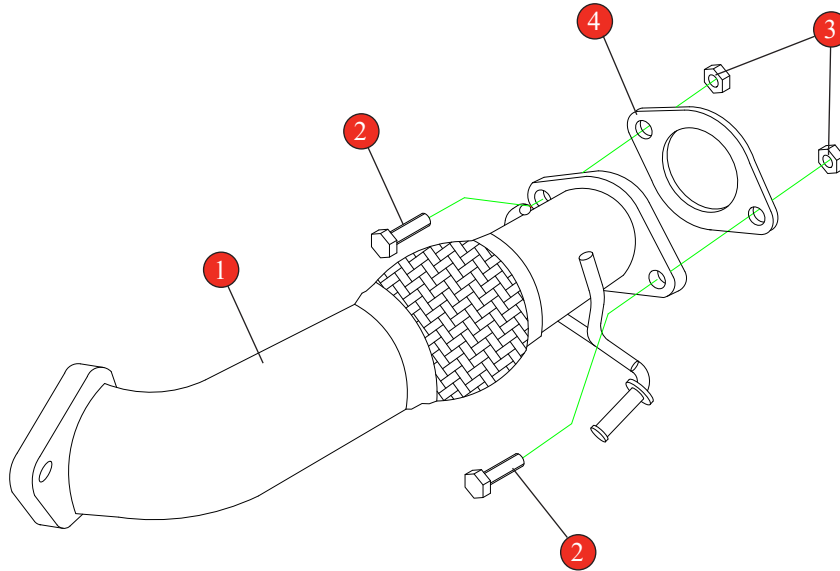

Car	Hyundai i30 N / N Performance (GPF models)	Part No.	SHYP104
Year	2019-Current	Fit Kits	338FK
Notes	Where not supplied use original fittings.	Features	Pipe Diameter:- 76.2mm

Estimated Fitting Time: 60 Minutes

NO.	PART NO.	DESCRIPTION	QTY
1	015HY	Front Flex Pipe	1
Fit Kit			
2	Z017.12791	M12 x 35mm Hex Set Screw	2
3	Z017.10182	M12 Nut	2
4	Z033.10062	Gasket	1

E-MARK	N/A
DATE	30/11/20
ISSUE	00
AUTHORISED	M.YDLIBI

NOTE: ENSURE SCORPION SYSTEM IS CLEAR OF MOVING PARTS AND ALL ORIGINAL FUNCTIONS WORK CORRECTLY.

STAY CONNECTED TO RED POWER.